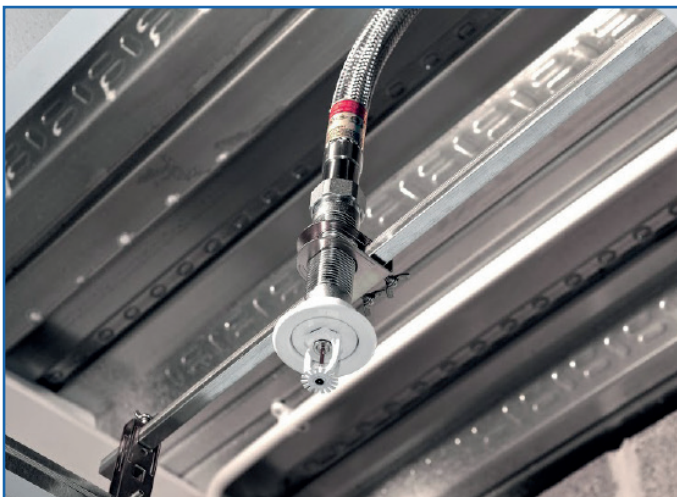

# Reliable Automatic Sprinkler Company

RASCOFLEX from Reliable is the flexible sprinkler system which sets new standards for simplicity. The innovative design of RASCOFLEX easily positions the sprinkler in the centre of the ceiling tile at the correct height to significantly reduce installation times. This incredibly efficient system is available in 5 different lengths, two different reducers and two outlet nipples.

### Product Details

- Extended length outlet (135mm) and end brackets as standard allowing for installation of pendent and concealed sprinklers with the same system.
- Additional height also allows for easy installation and removal of the ceiling tile.
- Wing nuts on all screws for ease of installation.
- No cutting, No welding, No threading.
- No oil, No grease, No mess.
- Easy to move for layout changes.
- Available in braided and unbraided.

### Product Specifications

Braided:	FM, LPCB & VdS Approved, UL Listed
Unbraided:	UL Listed LPCB Approved
Lengths:	700mm 1000mm 1200mm 1500mm 1800mm
Inlet sizes:	25mm & 32mm
Outlet sizes:	15mm & 20mm

Refer to relevant websites for specific details on approvals.