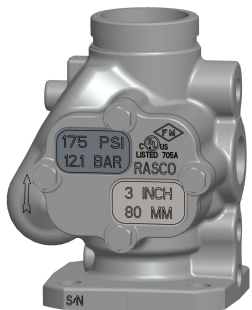

Model E - Flanged x Flanged

Model E - Flanged x Grooved

Model E3 - Grooved x Grooved

MODEL E & E3 ALARM VALVES

- For 2-1/2" (65mm), 3" (80mm) & 76mm sizes, see Bulletins 427 & 428
- For 4" (100mm), 6" (150mm) & 8" (200mm) sizes, see Bulletins 407, 417, 409 & 410

Description	Part Number	Short Code	List Price
MODEL E ALARM VALVE FLANGED X FLANGED - VALVE ONLY			
2 1/2,ALARM VALVE,E,FLANGE X FLANGE(E3)	6102025549	25AE	€2,885.34
3,ALARM VALVE,E,FLANGE X FLANGE(E3)	6102030549	3AE	€2,885.34
65MM,ALARM VALVE,E,PN16,FLXFL (E3)	6102025547	65MMAE3	€2,885.34
65MM,ALARM VALVE,E,BS-E,FLANGEXFLANGE	6102025548		€2,885.34
80MM,ALARM VALVE,E,BS-E,FLANGEXFLANGE	6102030548		€2,885.34
4,ALARM VALVE,"E",FLANGED X FLANGED	6102040500	4A	€2,885.34
6,ALARM VALVE,"E",FLANGED X FLANGED	6102060500	6A	€3,612.13
8,ALARM VALVE,"E",FLANGED X FLANGED	6102080500	8A	€5,168.28
MODEL E ALARM VALVE FLANGED X GROOVED-VALVE ONLY			
2 1/2,ALARM VALVE,E,FLANGE X GROOVE (E3)	6102025539	25AGE	€2,885.34
3,ALARM VALVE,E,FLANGE X GROOVE (E3)	6102030539	3AGE	€2,885.34
4,ALARM VALVE,"E",FLANGED X GROOVED	6102040515	4AG	€2,885.34
6,ALARM VALVE,"E",FLANGED X GROOVED	6102060515	6AG	€3,612.13
8,ALARM VALVE,"E",FLANGED X GROOVED	6102080515	8AG	€5,168.28
MODEL E3 ALARM VALVE GROOVED X GROOVED - VALVE ONLY			
2 1/2,ALARM VALVE,E3,GROOVE X GROOVE	6102025519	25AGG	€2,885.34
3,ALARM VALVE,E3,GROOVE X GROOVE	6102030519	3AGG	€2,885.34
76MM,ALARM VALVE,E3,GROOVE X GROOVE	6102030517	76AGGM	€2,885.34
4,ALARM VALVE,E3 GROOVED X GROOVED	6102040519	4AGG	€2,885.34
6,ALARM VALVE,E3,GROOVED X GROOVED	6102060519	6AGG	€3,612.13
8,ALARM VALVE,E3,GROOVED X GROOVED	6102080519	8AGG	€5,168.28