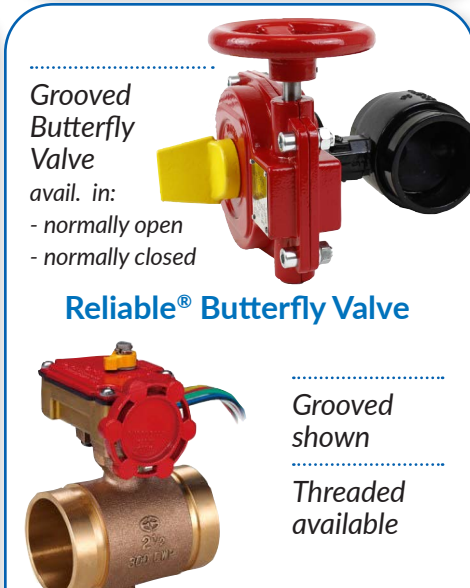

Product Spotlight

Flexible Sprinkler Hose with Fittings

RASCOFLEX® Sprinkler Connections

Female Thread x Male Thread

Grooved x Male Thread

2½" cap

1½" cap

Reliable® Model HV Hose Valves

Model TD Test & Drain Valve 1" with optional relief valve kit; threaded inlet

Model TD Test & Drain Valve 2" with optional relief valve kit; grooved inlet

Reliable® Model TD Test and Drain Valve

Resilient Seated OS&Y Gate Valves: FxF, FxG or GxG

Non-Rising Stem Gate Valve

Wall & Vertical Indicator Posts

Reliable® Iron Valves, OS&Y Valves, Check Valves, PIV valves and Posts

Grooved Butterfly Valve

- avail. in:
- normally open
 - normally closed

Reliable® Butterfly Valve

Grooved shown

Threaded available

Reliable® RBV Series Bronze Butterfly Valves

1" x 24" MNPT x FNPT Union

1¼" x 24" MNPT x FNPT Union
1¼" x 36" MNPT x FNPT Union
1¼" x 48" MNPT x FNPT Union

2" x 48" MNPT x Groove