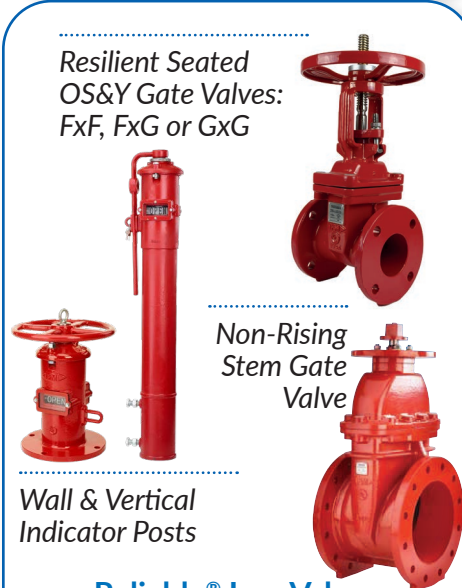

Product Spotlight

Flexible Sprinkler Hose with Fittings

RASCOFLEX® Sprinkler Connections

Female Thread x Male Thread

Grooved x Male Thread

2½" cap

1½" cap

Reliable® Model HV Hose Valves

Model TD Test & Drain Valve 1" with optional relief valve kit; threaded inlet

Model TD Test & Drain Valve 2" with optional relief valve kit; grooved inlet

Reliable® Model TD Test and Drain Valve

Resilient Seated OS&Y Gate Valves: FxF, FxG or GxG

Non-Rising Stem Gate Valve

Wall & Vertical Indicator Posts

Reliable® Iron Valves, OS&Y Valves, Check Valves, PIV valves and Posts

Grooved Butterfly Valve

- avail. in:
- normally open
 - normally closed

Reliable® Butterfly Valve

Grooved shown

Threaded available

Reliable® RBV Series Bronze Butterfly Valves

1" x 24" MNPT x FNPT Union

1¼" x 24" MNPT x FNPT Union
1¼" x 36" MNPT x FNPT Union
1¼" x 48" MNPT x FNPT Union

2" x 48" MNPT x Groove