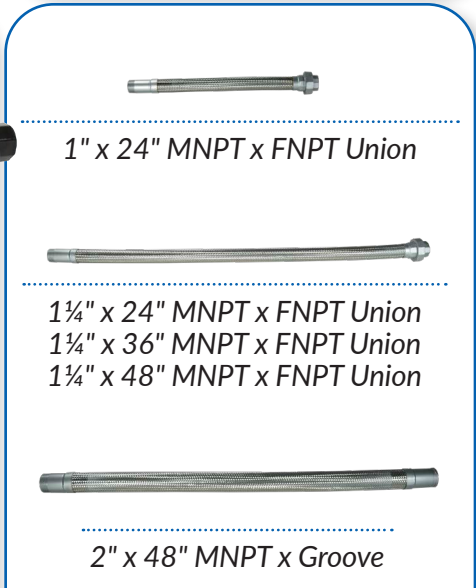

Model TD Test & Drain Valve 1" with optional relief valve kit; threaded inlet

Model TD Test & Drain Valve 2" with optional relief valve kit; grooved inlet

Reliable® Model TD Test and Drain Valve

Resilient Seated OS&Y Gate Valves: FxF, FxG or GxG

Non-Rising Stem Gate Valve

Wall & Vertical Indicator Posts

Reliable® Iron Valves, OS&Y Valves, Check Valves, PIV valves and Posts

Grooved Butterfly Valve

- avail. in:
- normally open
 - normally closed

Reliable® Butterfly Valve

Grooved shown

Threaded available

Reliable® RBV Series Bronze Butterfly Valves

1" x 24" MNPT x FNPT Union

1¼" x 24" MNPT x FNPT Union
1¼" x 36" MNPT x FNPT Union
1¼" x 48" MNPT x FNPT Union

2" x 48" MNPT x Groove