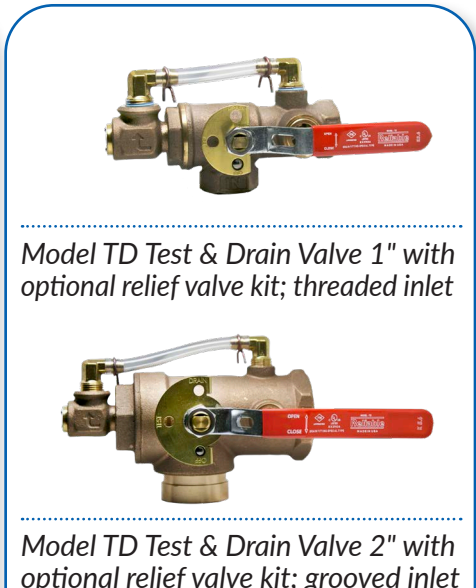

Product Spotlight

Flexible Sprinkler Hose with Fittings

RASCOFLEX® Sprinkler Connections

Female Thread x Male Thread

Grooved x Male Thread

2½" cap

1½" cap

Reliable® Model HV Hose Valves

Model TD Test & Drain Valve 1" with optional relief valve kit; threaded inlet

Model TD Test & Drain Valve 2" with optional relief valve kit; grooved inlet

Reliable® Model TD Test and Drain Valve

Resilient Seated OS&Y Gate Valves: FxF, FxG or GxG

Non-Rising Stem Gate Valve

Wall & Vertical Indicator Posts

Reliable® Iron Valves, OS&Y Valves, Check Valves, PIV valves and Posts

Grooved Butterfly Valve

- avail. in:
- normally open
 - normally closed

Reliable® Butterfly Valve

Grooved shown

Threaded available

Reliable® RBV Series Bronze Butterfly Valves

1" x 24" MNPT x FNPT Union

1¼" x 24" MNPT x FNPT Union
1¼" x 36" MNPT x FNPT Union
1¼" x 48" MNPT x FNPT Union

2" x 48" MNPT x Groove