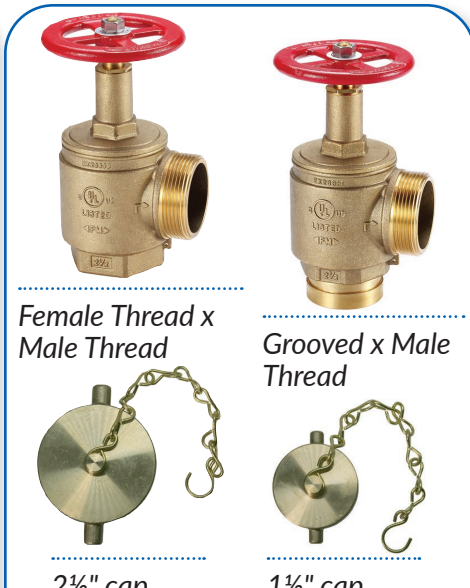

Product Spotlight

Flexible Sprinkler Hose with Fittings

RASCOFLEX® Sprinkler Connections

Female Thread x Male Thread

Grooved x Male Thread

2½" cap

1½" cap

Reliable® Model HV Hose Valves

Model TD Test & Drain Valve 1" with optional relief valve kit; threaded inlet

Model TD Test & Drain Valve 2" with optional relief valve kit; grooved inlet

Reliable® Model TD Test and Drain Valve

Resilient Seated OS&Y Gate Valves: FxF, FxG or GxG

Non-Rising Stem Gate Valve

Wall & Vertical Indicator Posts

Reliable® Iron Valves, OS&Y Valves, Check Valves, PIV valves and Posts

Grooved Butterfly Valve

- avail. in:
- normally open
 - normally closed

Reliable® Butterfly Valve

Grooved shown

Threaded available

Reliable® RBV Series Bronze Butterfly Valves

1" x 24" MNPT x FNPT Union

1¼" x 24" MNPT x FNPT Union
1¼" x 36" MNPT x FNPT Union
1¼" x 48" MNPT x FNPT Union

2" x 48" MNPT x Groove