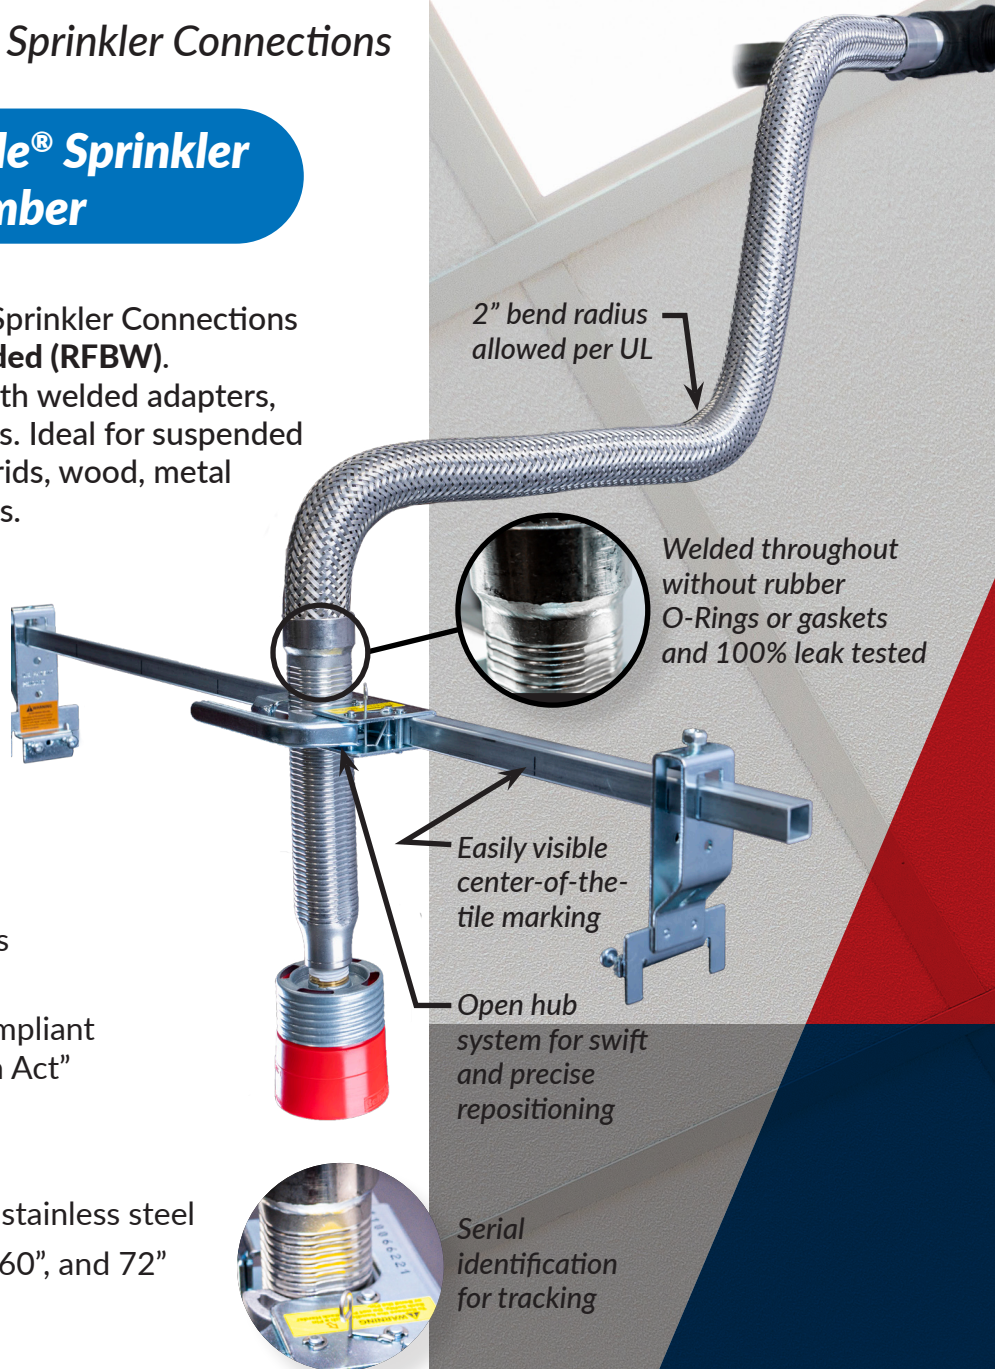

RASCOFLEX® BRAIDED WELDED DROP

RASCOFLEX® Model RFBW Sprinkler Connections

Meet the Newest Reliable® Sprinkler Connections Family Member

The latest addition to the Reliable Sprinkler Connections family: **RASCOFLEX® Braided Welded (RFBW)**. Engineered for quick installation with welded adapters, the RFBW minimizes potential leaks. Ideal for suspended and hard ceilings, including T-Bar grids, wood, metal stud, or hat furring channel hard lids.

- **cULus Listed, FM Approved**
- Overall industry-leading welded hose friction loss
- One of the smallest bend radii allowed by UL for flexible sprinkler hoses
- **Simple bracket design makes installation a breeze**
- Open hub bracket system allows swift and precise repositioning
- Trade Agreements Act (TAA) compliant for use in certain "Buy American Act" (BAA) projects

Specifications

- Hose constructed of 100% 304 stainless steel
- Hose lengths: 24", 31", 40", 48", 60", and 72"

Reliable®

reliablesprinkler.com/rascoflex-rfbw

© 2023 Reliable Automatic Sprinkler Co., Inc. 11/2023 Technical Modifications Reserved.