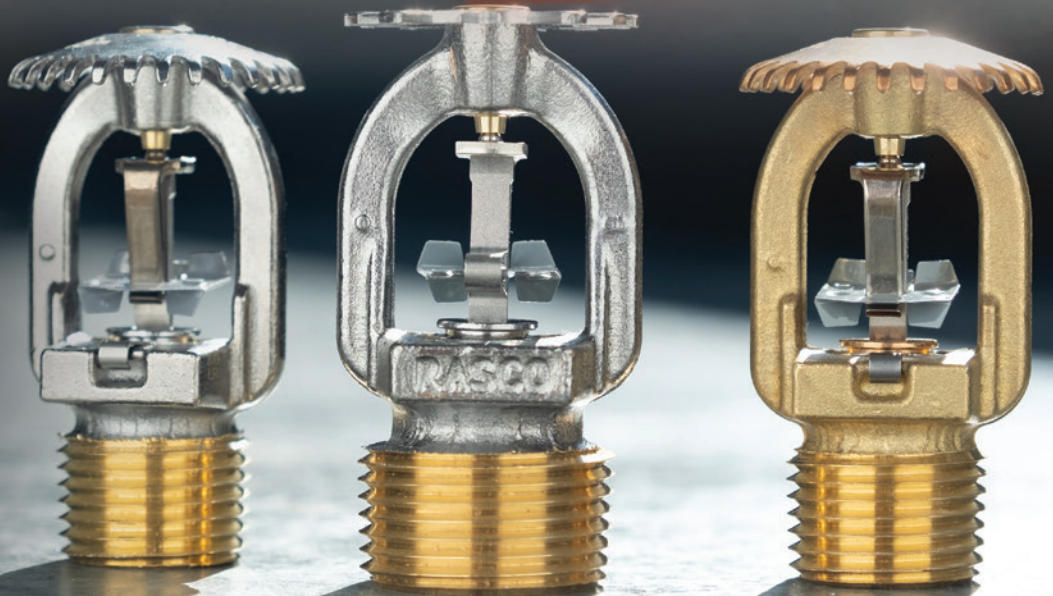

NO MORE Bulb Protectors

Our KFR Series is rugged enough to ship and install with no bulb protector. That means faster installation, less waste on the jobsite and no return trips to remove protectors. For commercial, residential and storage applications.