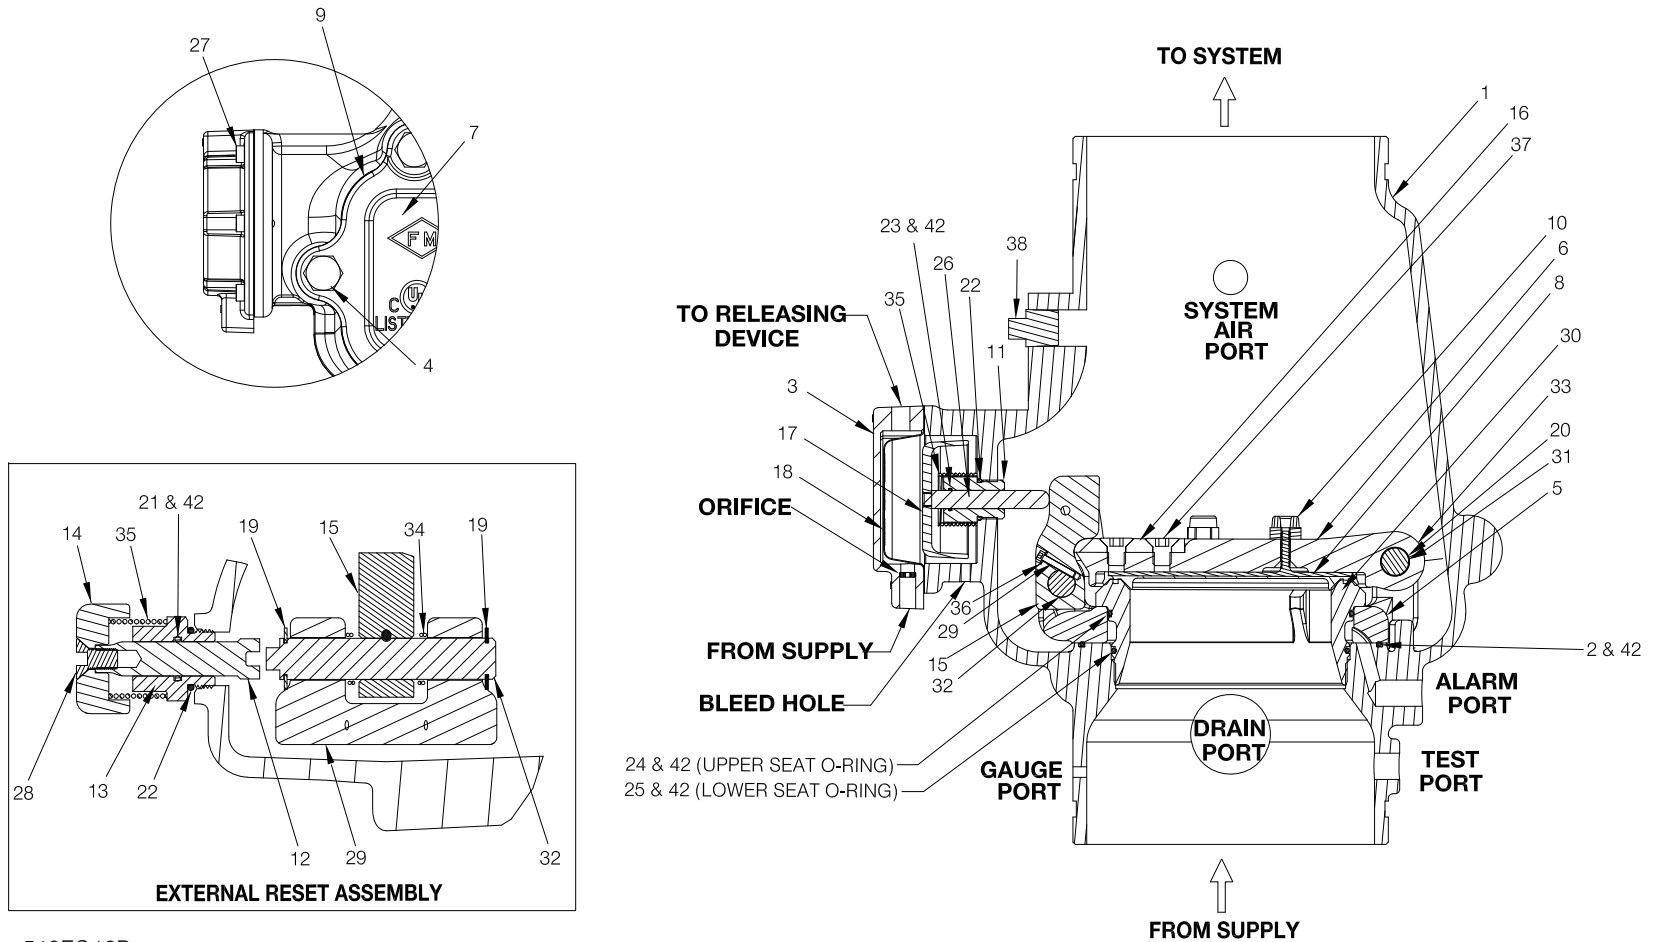

BILL OF MATERIALS

MODEL DDX VALVE WITH STAINLESS STEEL SCREW-IN SEAT

IMPORTANT NOTE: Early generation 4" and 6" DDX valves may incorporate a brass drop-in seat. Prior to ordering replacement parts, confirm the presence of a stainless steel screw-in seat or brass drop-in seat. For replacement parts for valves with brass drop-in seat, please contact Reliable Sprinkler Company Technical Services (techserv@reliablesprinkler.com)