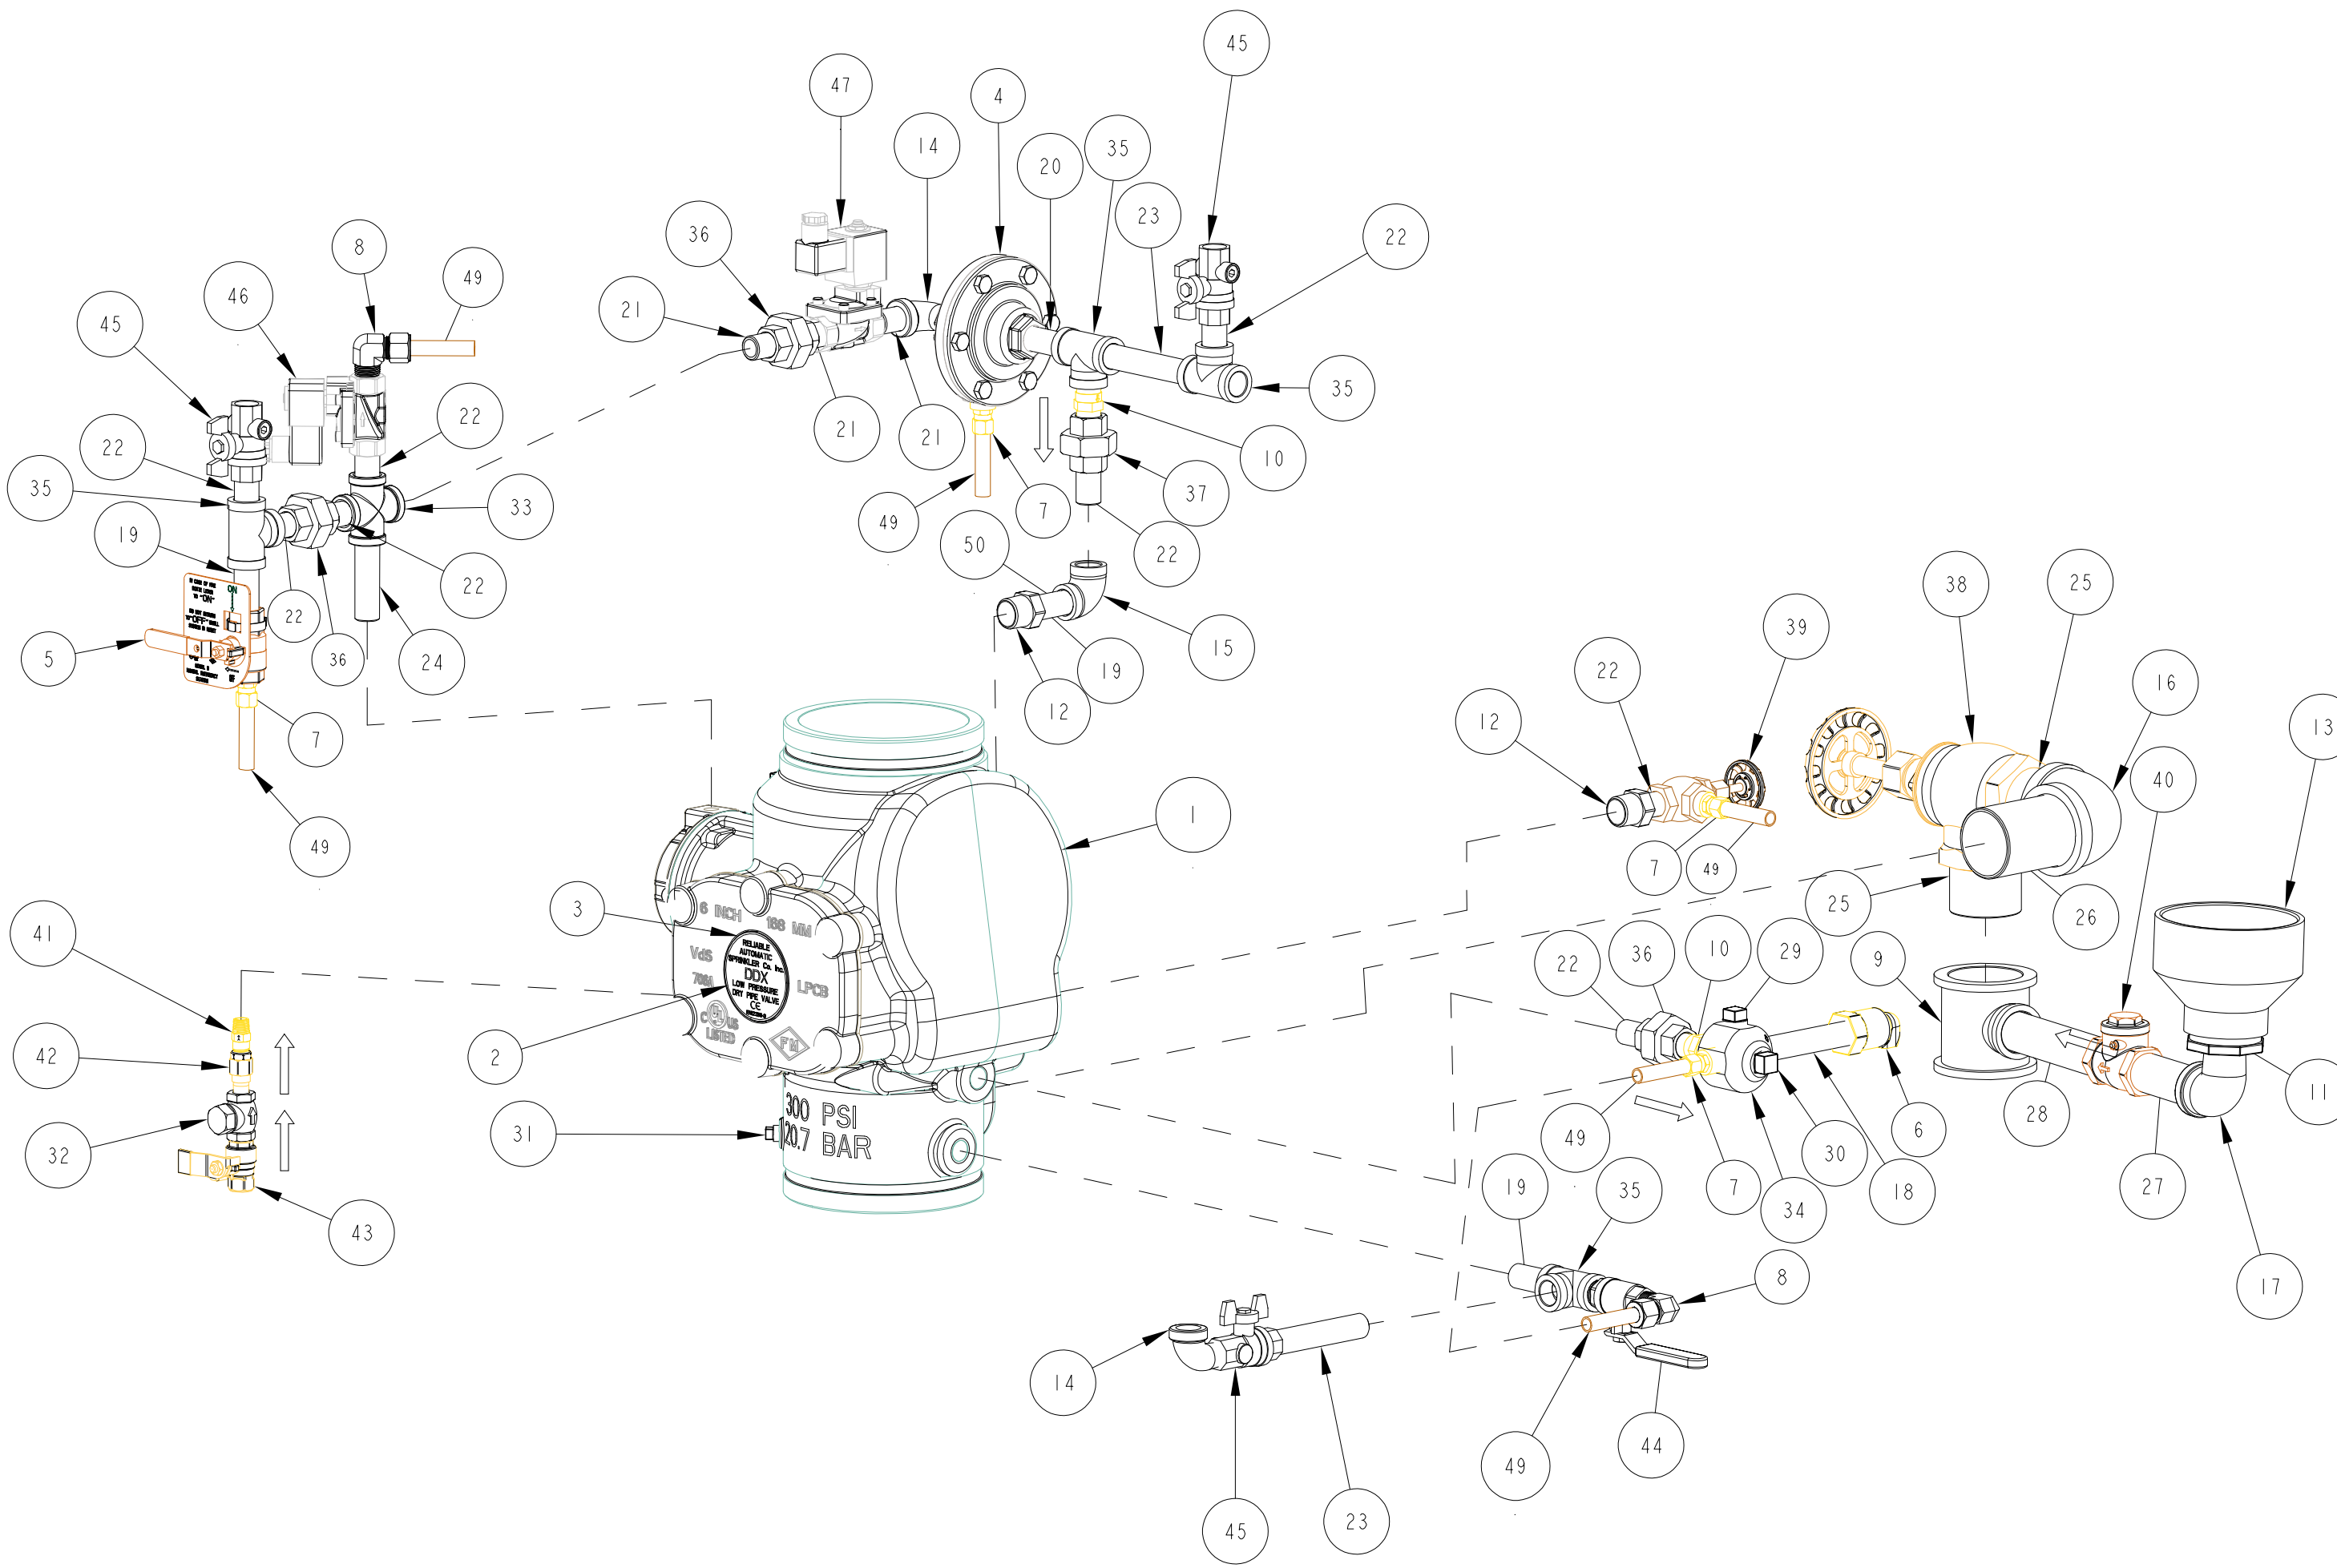

DDX TYPE A PREACTION DOUBLE INTERLOCK

MODEL DDX VALVE AND TRIM PART NUMBER TABLE				
VALVE SIZE	VALVE DWG. NO.	END CONNECTION	VALVE P/N	ASSEMBLY P/N
4"	6103040026	GRV/GRV RED	6103040030	6502064047
		FLG/GRV CLASS 150 RED	6103040046	6502064048
		FLG/GRV PNI6 RED	6103040048	6502064049
		FLG/FLG CLASS 150 RED	6103040047	6502064050
		FLG/FLG PNI6 RED	6103040049	6502064051
6"	6103060024	GRV/GRV RED	6103060030	6502064052
		FLG/GRV CLASS 150 RED	6103060048	6502064053
		FLG/GRV PNI6 RED	6103060049	6502064054
		FLG/FLG CLASS 150 RED	6103060047	6502064055
		FLG/FLG PNI6 RED	6103060050	6502064056

BILL OF MATERIALS

MODEL DDX VALVE WITH STAINLESS STEEL SCREW-IN SEAT

IMPORTANT NOTE: Early generation 4" and 6" DDX valves may incorporate a brass drop-in seat. Prior to ordering replacement parts, confirm the presence of a stainless steel screw-in seat or brass drop-in seat. For replacement parts for valves with brass drop-in seat, please contact Reliable Sprinkler Company Technical Services (techserv@reliablesprinkler.com)