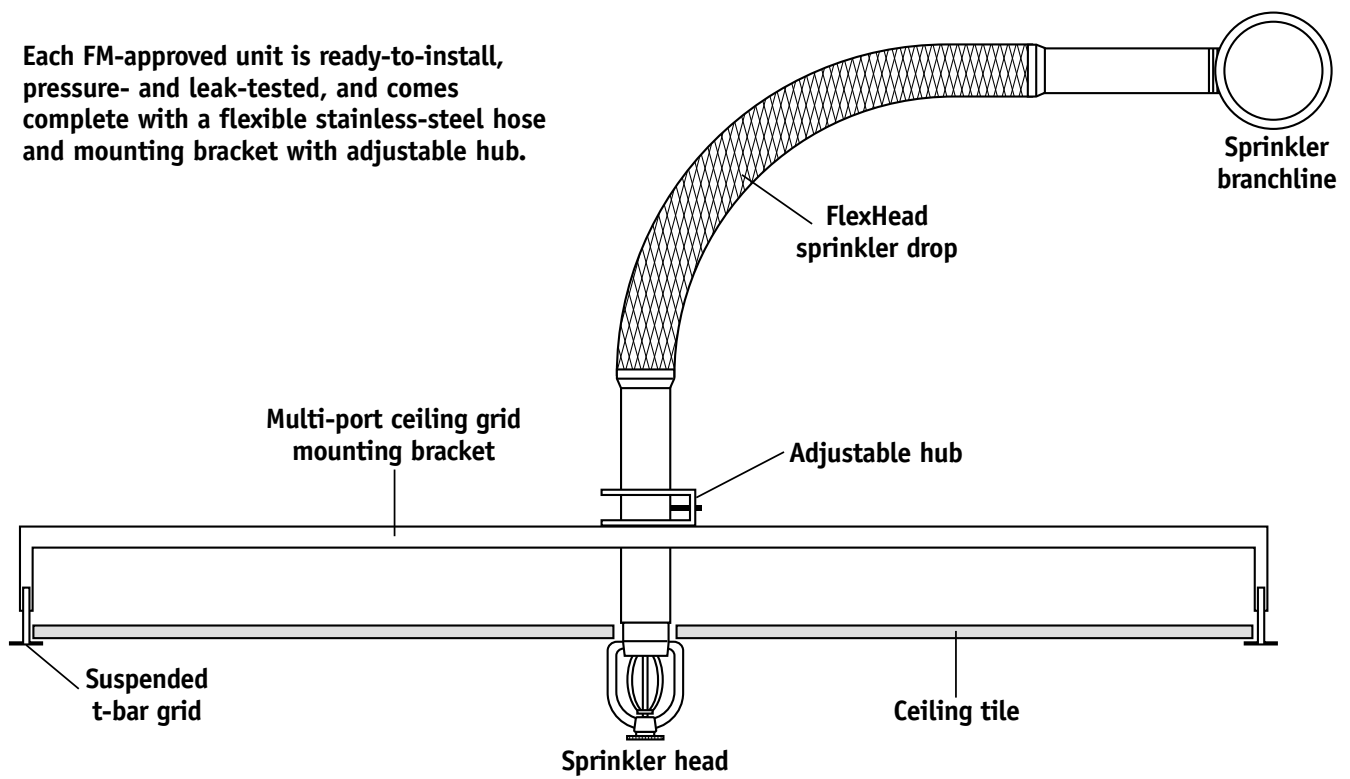

FlexHead Suspended Ceiling Detail

Each FM-approved unit is ready-to-install, pressure- and leak-tested, and comes complete with a flexible stainless-steel hose and mounting bracket with adjustable hub.

FlexHead Metal Stud Detail