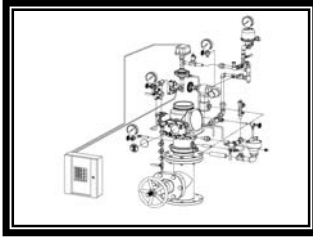

**Preaction
Systems with
our DDX Valve**

SPECIAL HAZARDS
SPECIAL SYSTEMS

- See Bulletins 736, 727, 743, 734, 731, 741, 735, 732, 742, 730, 737, 738, 728, 729, 744, 745

Description	Part Number	List Price
PREACTION TRIM — SINGLE INTERLOCK - SEGMENTALLY ASSEMBLED		
Wet Pilot Line 2", 2-1/2" & 3"	25DDXWSP	$ 2,183.00
Wet Pilot Line 4" & 6"	4DDXWSP	$ 2,183.00
Wet Pilot Line 8"	8DDXWSP	$ 4,280.00
Dry Pilot Line 2", 2-1/2" & 3"	25DDXDSP	$ 3,329.00
Dry Pilot Line 4" & 6"	4DDXDSP	$ 3,329.00
Dry Pilot Line 8"	8DDXDSP	$ 5,136.00
Electric Release 2", 2-1/2" & 3"	25DDXESP	$ 3,104.00
Electric Release 4" & 6"	4DDXESP	$ 3,104.00
Electric Release 8"	8DDXESP	$ 4,066.00
PREACTION TRIM — SINGLE INTERLOCK - INDIVIDUAL PARTS		
Wet Pilot Line 2", 2-1/2" & 3"	25DDXWSL	$ 1,955.00
Wet Pilot Line 4" & 6"	4DDXWSL	$ 1,955.00
Wet Pilot Line 8"	8DDXWSL	$ 2,568.00
Dry Pilot Line 2", 2-1/2" & 3"	25DDXDSDL	$ 3,112.00
Dry Pilot Line 4" & 6"	4DDXDSDL	$ 3,112.00
Dry Pilot Line 8"	8DDXDSDL	$ 4,173.00
Electric Release 1-1/2"	15PTSL	$ 978.00
Electric Release 2", 2-1/2" & 3"	25DDXESL	$ 2,872.00
Electric Release 4" & 6"	4DDXESL	$ 2,872.00
Electric Release 8"	8DDXESL	$ 2,996.00
PREACTION TRIM — DOUBLE INTERLOCK - INDIVIDUAL PARTS		
1-1/2" Type D	15PTDL	$ 2,399.00
2", 2-1/2" & 3" Type D	25DDXDL	$ 4,904.00
4" & 6" Type D	4DDXDL	$ 4,904.00
8" Type D	8DDXDL	$ 4,904.00
2", 2-1/2" & 3" Type F	25DDXFL	$ 5,188.00
4" & 6" Type F	4DDXFL	$ 5,188.00
8" Type F	8DDXFL	$ 5,188.00
PREACTION TRIM — DOUBLE INTERLOCK - SEGMENTALLY ASSEMBLED		
2", 2-1/2" & 3" Type D	25DDXDP	$ 5,210.00
4" & 6" Type D	4DDXDP	$ 5,210.00
8" Type D	8DDXDP	$ 5,243.00
2", 2-1/2" & 3" Type F	25DDXFP	$ 5,493.00
4" & 6" Type F	4DDXFP	$ 5,492.00
8" Type F	8DDXFP	$ 5,671.00