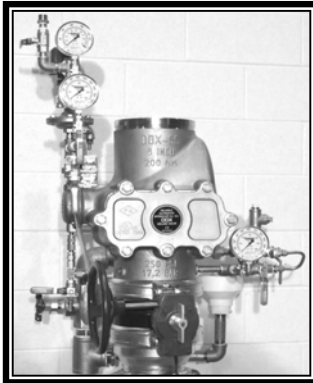

Please note:

250 psi and ULC Listed also available upon request

Special Hazards
Special Systems

DDX Deluge Valve

DDX Deluge Valve Stainless Steel - 8" Size

Description	Part Number	List Price
MODEL DDX - DELUGE VALVE ONLY (GROOVED X GROOVED)		
Model DDX - 2"	2DDX	\$ 3,616.00
Model DDX - 2-1/2"	25DDX	\$ 3,616.00
Model DDX - 3"	3DDX	\$ 3,732.00
Model DDX - 76MM	76DDX	\$ 3,732.00
Model DDX - 4"	4DDX	\$ 3,814.00
Model DDX - 6"	6DDX	\$ 4,689.00
Model 165MM	6103060028	\$ 4,689.00
Model DDX - 8"	8DDX	\$ 7,790.00
Model DDX Stainless Steel - 8"	8DDXSS	\$ 16,585.00
1-1/2" DELUGE / PREACTION RISER ASSEMBLIES		
Model H(65030030001)	15D	\$ 4,706.00
Solenoid Valve Repair Kit	SVRK	\$ 1,740.00
DELUGE TRIM ONLY — SEGMENTALLY ASSEMBLED		
Wet Pilot Line 2", 2-1/2" & 3"	25DDXWP	\$ 1,949.00
Wet Pilot Line 4" & 6"	4DDXWP	\$ 1,949.00
Wet Pilot Line 8"	8DDXWP	\$ 3,424.00
Wet Pilot Line 8" Stainless Steel	8DDXSSWP	\$ 8,132.00
Dry Pilot Line 2", 2-1/2" & 3"	25DDXDPP	\$ 3,096.00
Dry Pilot Line 4" & 6"	4DDXDPP	\$ 3,095.00
Dry Pilot Line 8"	8DDXDPP	\$ 4,708.00
Dry Pilot Line 8" Stainless Steel	8DDXSSDPP	\$ 11,449.00
Electric Release 2", 2-1/2" & 3"	25DDXEP	\$ 2,871.00
Electric Release 4" & 6"	4DDXEP	\$ 2,870.00
Electric Release 8"	8DDXEP	\$ 4,066.00
Electric Release 8" Stainless Steel	8DDXSSEP	\$ 9,470.00
DELUGE TRIM ONLY — INDIVIDUAL PARTS		
Wet Pilot Line 2", 2-1/2" & 3"	25DDXWL	\$ 1,832.00
Wet Pilot Line 4" & 6"	4DDXWL	\$ 1,832.00
Wet Pilot Line 8"	8DDXWL	\$ 2,354.00
Wet Pilot Line 8" Stainless Steel	8DDXSSWL	\$ 6,955.00
Dry Pilot Line 2", 2-1/2" & 3"	25DDXDPL	\$ 2,878.00
Dry Pilot Line 4" & 6"	4DDXDPL	\$ 2,878.00
Dry Pilot Line 8"	8DDXDPL	\$ 3,638.00
Dry Pilot Line 8" Stainless Steel	8DDXSSDPL	\$ 10,379.00
Electric Release 2", 2-1/2" & 3"	25DDXEL	\$ 2,639.00
Electric Release 4" & 6"	4DDXEL	\$ 2,639.00
Electric Release 8"	8DDXEL	\$ 3,210.00
Electric Release 8" Stainless Steel	8DDXSSEL	\$ 8,346.00