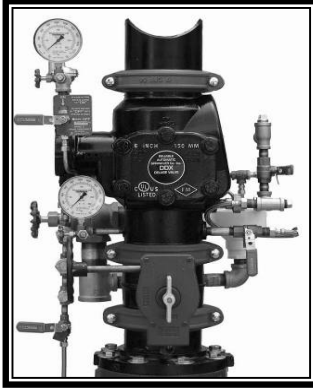

Please note:

250 psi and ULC Listed also available upon request

Special Hazards
Special Systems

DDX Deluge Valve

DDX Deluge Valve Stainless Steel - 8" Size

Description	Part Number	List Price
MODEL DDX - DELUGE VALVE ONLY (GROOVED X GROOVED)		
Model DDX - 2"	2DDX	\$ 3,616.00
Model DDX - 2-1/2"	25DDX	\$ 3,616.00
Model DDX - 3"	3DDX	\$ 3,732.00
Model DDX - 76MM	76DDX	\$ 3,732.00
Model DDX - 4"	4DDX	\$ 3,814.00
Model DDX - 6"	6DDX	\$ 4,689.00
Model 165MM	6103060028	\$ 4,689.00
Model DDX - 8"	8DDX	\$ 7,790.00
Model DDX Stainless Steel - 8"	8DDXSS	\$ 16,585.00
1-1/2" DELUGE / PREACTION RISER ASSEMBLIES		
Model H(65030030001)	15D	\$ 4,706.00
Solenoid Valve Repair Kit	SVRK	\$ 1,740.00
DELUGE TRIM ONLY — SEGMENTALLY ASSEMBLED		
Wet Pilot Line 2", 2-1/2" & 3"	25DDXWP	\$ 1,949.00
Wet Pilot Line 4" & 6"	4DDXWP	\$ 1,949.00
Wet Pilot Line 8"	8DDXWP	\$ 3,424.00
Wet Pilot Line 8" Stainless Steel	8DDXSSWP	\$ 8,132.00
Dry Pilot Line 2", 2-1/2" & 3"	25DDXDPP	\$ 3,096.00
Dry Pilot Line 4" & 6"	4DDXDPP	\$ 3,095.00
Dry Pilot Line 8"	8DDXDPP	\$ 4,708.00
Dry Pilot Line 8" Stainless Steel	8DDXSSDPP	\$ 11,449.00
Electric Release 2", 2-1/2" & 3"	25DDXEP	\$ 2,871.00
Electric Release 4" & 6"	4DDXEP	\$ 2,870.00
Electric Release 8"	8DDXEP	\$ 4,066.00
Electric Release 8" Stainless Steel	8DDXSSEP	\$ 9,470.00
DELUGE TRIM ONLY — INDIVIDUAL PARTS		
Wet Pilot Line 2", 2-1/2" & 3"	25DDXWL	\$ 1,832.00
Wet Pilot Line 4" & 6"	4DDXWL	\$ 1,832.00
Wet Pilot Line 8"	8DDXWL	\$ 2,354.00
Wet Pilot Line 8" Stainless Steel	8DDXSSWL	\$ 6,955.00
Dry Pilot Line 2", 2-1/2" & 3"	25DDXDPL	\$ 2,878.00
Dry Pilot Line 4" & 6"	4DDXDPL	\$ 2,878.00
Dry Pilot Line 8"	8DDXDPL	\$ 3,638.00
Dry Pilot Line 8" Stainless Steel	8DDXSSDPL	\$ 10,379.00
Electric Release 2", 2-1/2" & 3"	25DDXEL	\$ 2,639.00
Electric Release 4" & 6"	4DDXEL	\$ 2,639.00
Electric Release 8"	8DDXEL	\$ 3,210.00
Electric Release 8" Stainless Steel	8DDXSSEL	\$ 8,346.00