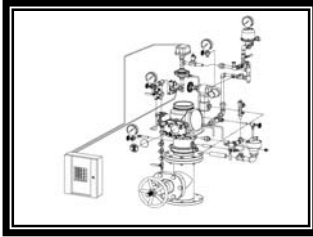

**Preaction
Systems with
our DDX Valve**

SPECIAL HAZARDS
SPECIAL SYSTEMS

- See Bulletins 736, 727, 743, 734, 731, 741, 735, 732, 742, 730, 737, 738, 728, 729, 744, 745

Description	Part Number	List Price
MODEL DDX - DELUGE VALVE FULLY ASSEMBLED - ELECTRIC - SINGLE INTERLOCK		
2" Electric Single Interlock	2DDXFS	\$ 6,976.00
2" Electric Single Interlock w/Control Valve	2DDXFSV	\$ 8,393.00
2-1/2" Electric Single Interlock	25DDXFS	\$ 6,976.00
2-1/2" Electric Single Interlock w/Control Valve	25DDXFSV	\$ 8,393.00
3" Electric Single Interlock	3DDXFS	\$ 7,194.00
3" Electric Single Interlock w/Control Valve	3DDXFSV	\$ 7,848.00
4" Electric Single Interlock	4DDXFS	\$ 7,303.00
4" Electric Single Interlock w/Control Valve	4DDXFSV	\$ 7,957.00
6" Electric Single Interlock	6DDXFS	\$ 7,957.00
6" Electric Single Interlock w/Control Valve	6DDXFSV	\$ 9,047.00
8" Electric Single Interlock	8DDXFS	\$ 10,700.00
8" Electric Single Interlock w/Control Valve	8DDXFSV	\$ 12,700.00
MODEL DDX - DELUGE VALVE FULLY ASSEMBLED - ELECTRIC - SINGLE INTERLOCK		
2" Single Interlock - Wet Pilot Line	2DDXFWS	\$ 5,995.00
2" Single Interlock - Wet Pilot Line w/Control Valve	2DDXFWSV	\$ 7,303.00
2-1/2" Single Interlock - Wet Pilot Line	25DDXFWS	\$ 5,995.00
2-1/2" Single Interlock - Wet Pilot Line w/Control Valve	25DDXFWSV	\$ 7,303.00
3" Single Interlock - Wet Pilot Line	3DDXFWS	\$ 6,213.00
3" Single Interlock - Wet Pilot Line w/Control Valve	3DDXFWSV	\$ 7,085.00
4" Single Interlock - Wet Pilot Line	4DDXFWS	\$ 6,377.00
4" Single Interlock - Wet Pilot Line w/Control Valve	4DDXFWSV	\$ 7,085.00
6" Single Interlock - Wet Pilot Line	6DDXFWS	\$ 7,194.00
6" Single Interlock - Wet Pilot Line w/Control Valve	6DDXFWSV	\$ 8,230.00
8" Single Interlock - Wet Pilot Line	8DDXFWS	\$ 10,200.00
8" Single Interlock - Wet Pilot Line w/Control Valve	8DDXFWSV	\$ 12,100.00
MODEL DDX - DELUGE VALVE FULLY ASSEMBLED - DRY PILOT LINE - SINGLE INTERLOCK		
2" Single Interlock - Dry Pilot Line	2DDXFDS	\$ 7,085.00
2" Single Interlock - Dry Pilot Line w/Control Valve	2DDXFDSV	\$ 7,848.00
2-1/2" Single Interlock - Dry Pilot Line	25DDXFDS	\$ 7,085.00
2-1/2" Single Interlock - Dry Pilot Line w/Control Valve	25DDXFDSV	\$ 7,848.00
3" Single Interlock - Dry Pilot Line	3DDXFDS	\$ 7,303.00
3" Single Interlock - Dry Pilot Line w/Control Valve	3DDXFDSV	\$ 8,066.00
4" Single Interlock - Dry Pilot Line	4DDXFDS	\$ 7,412.00
4" Single Interlock - Dry Pilot Line w/Control Valve	4DDXFDSV	\$ 8,066.00
6" Single Interlock - Dry Pilot Line	6DDXFDS	\$ 8,230.00
6" Single Interlock - Dry Pilot Line w/Control Valve	6DDXFDSV	\$ 9,320.00
8" Single Interlock - Dry Pilot Line	8DDXFDS	\$ 10,900.00
8" Single Interlock - Dry Pilot Line w/Control Valve	8DDXFDSV	\$ 13,200.00
MODEL DDX - DELUGE VALVE FULLY ASSEMBLED - DOUBLE INTERLOCK - TYPE D		
2" Double Type D	2DDXFD	\$ 8,829.00
2" Double Type D w/Control Valve	2DDXFDV	\$ 9,592.00
2-1/2" Double Type D	25DDXFD	\$ 8,829.00
2-1/2" Double Type D w/Control Valve	25DDXFDV	\$ 9,592.00
165MM, DDX, Valve, w/ Dry Pilot line	3DDXFD	\$ 8,938.00
3" Double Type D w/Control Valve	3DDXFDV	\$ 9,701.00
4" Double Type D	4DDXFD	\$ 9,026.00
4" Double Type D w/Control Valve	4DDXFDV	\$ 9,736.00
6" Double Type D	6DDXFD	\$ 9,931.00
6" Double Type D w/Control Valve	6DDXFDV	\$ 10,991.00
8" Double Type D	8DDXFD	\$ 11,700.00
8" Double Type D w/Control Valve	8DDXFDV	\$ 13,800.00
MODEL DDX - DELUGE VALVE FULLY ASSEMBLED - DOUBLE INTERLOCK - TYPE F		
2" Double Type F	2DDXFF	\$ 9,156.00
2" Double Type F w/Control Valve	2DDXFFV	\$ 9,919.00
2-1/2" Double Type F	25DDXFF	\$ 9,156.00
2-1/2" Double Type F w/Control Valve	25DDXFFV	\$ 9,919.00
3" Double Type F	3DDXFF	\$ 9,156.00
3" Double Type F w/Control Valve	3DDXFFV	\$ 9,919.00
4" Double Type F	4DDXFF	\$ 9,235.00
4" Double Type F w/Control Valve	4DDXFFV	\$ 10,011.00
6" Double Type F	6DDXFF	\$ 10,187.00
6" Double Type F w/Control Valve	6DDXFFV	\$ 11,248.00
8" Double Type F	8DDXFF	\$ 12,500.00
8" Double Type F w/Control Valve	8DDXFFV	\$ 13,800.00