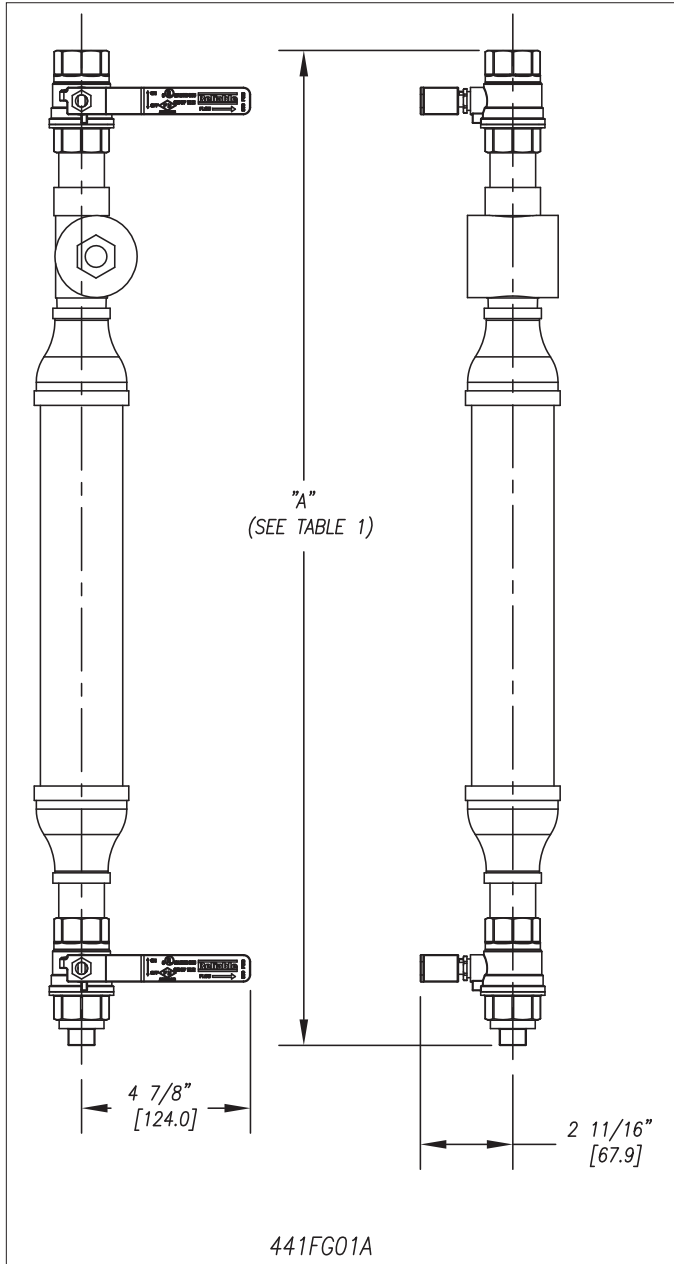

Technical Data

Pressure Rating: 175 psi (12 bar)

Volume: 0.2 gallons (.76 Liters)

Overall Length: 28.5” (724 mm)

Weight: 11 lb

Dimensional Data

Dimensions in [] are in mm

441FG01A

Fig. 1

Table 1	
Assy. P/N	"A"
6501190000	28½ [724]
6501190001	25 [635]

Table 2		
Parts list for P/N 6501190000		
Item No.	Part Description	Qty
1	Nipple, 1" NPT x 2" Long.	2
2	Sight Glass	1
3	Brass Ball Valve, 1" NPT	2
4	Bell Reducer, 1" x 2" NPT	2
5	Galv Pipe, Sch40, 2"x 12" Long	1
6	Plug, 1" NPT	1