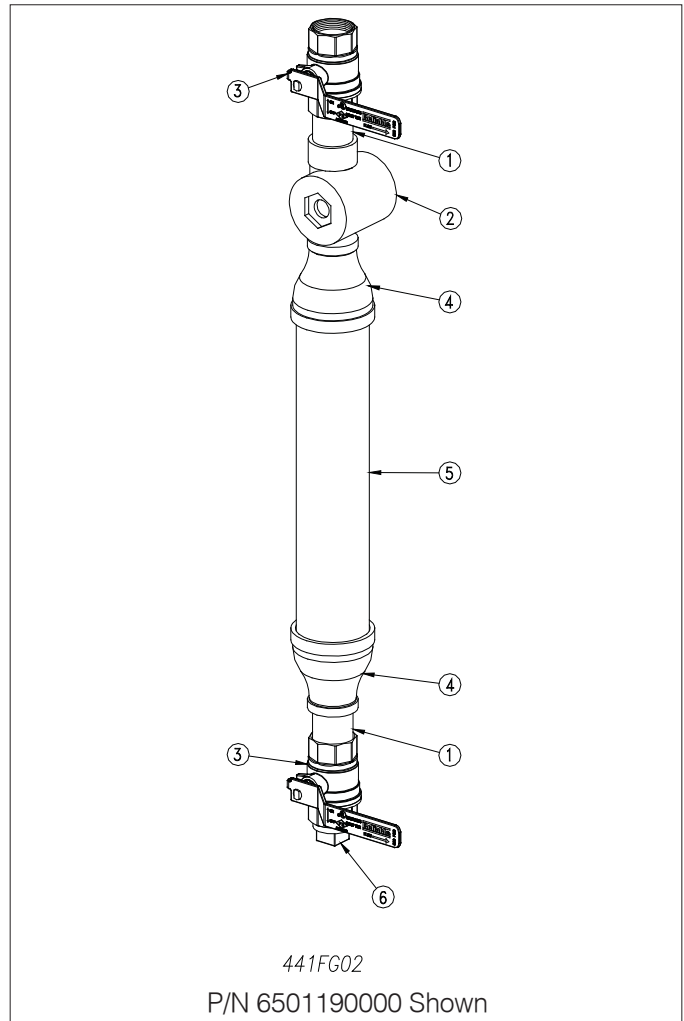

441FG02

P/N 6501190000 Shown

Fig. 2

The equipment presented in this bulletin is to be installed in accordance with the latest pertinent Standards of the National Fire Protection Association, Factory Mutual Research Corporation, or other similar organizations and also with the provisions of governmental codes or ordinances whenever applicable.

Products manufactured and distributed by Reliable have been protecting life and property for over 80 years, and are installed and serviced by the most highly qualified and reputable sprinkler contractors located throughout the United States, Canada and foreign countries.

Manufactured by